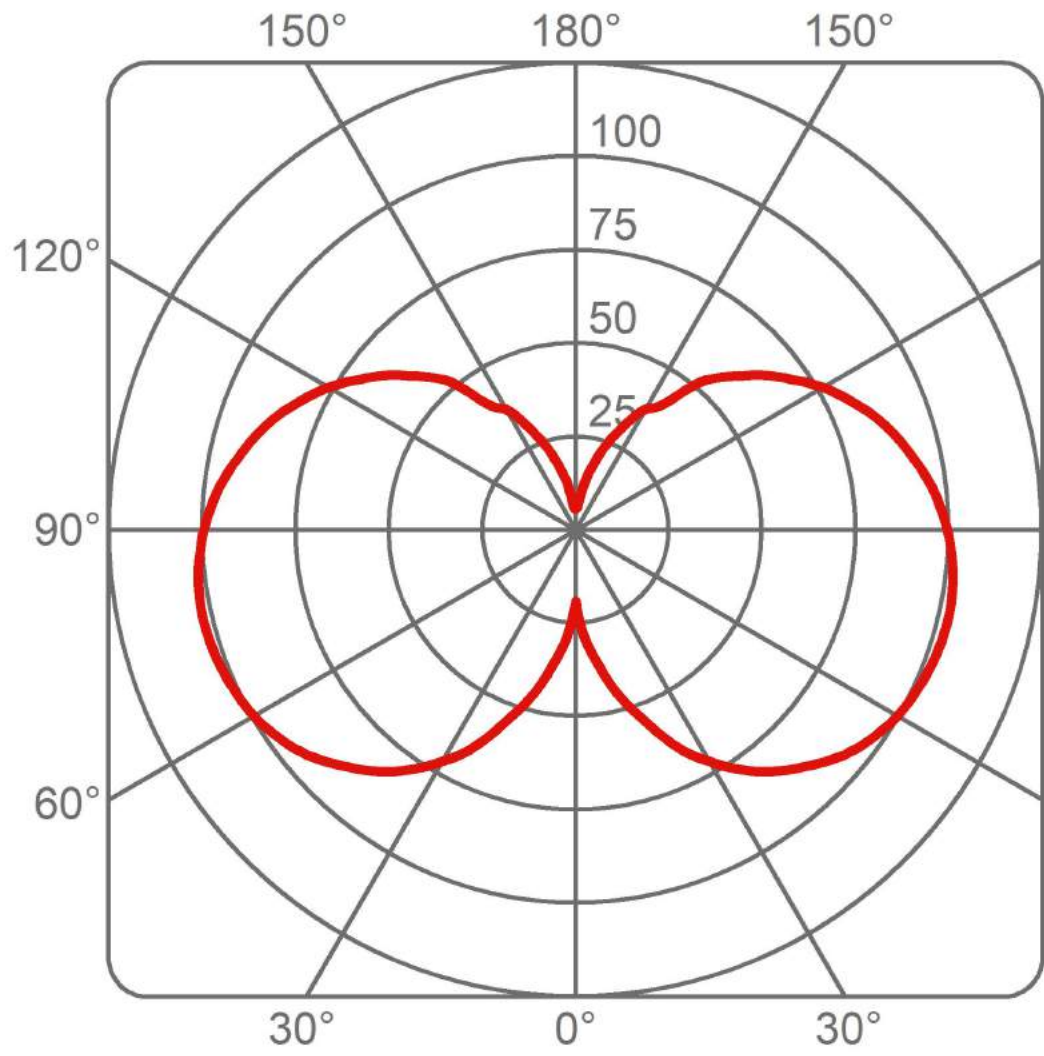

2217/POL/P/BT/L BICONICA POL

67W 3000K LED

Imax 102 cd/klm