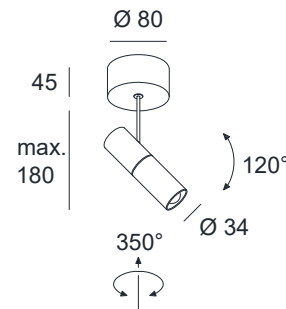

FIXTURE DIMENSIONS

DLS LIGHTING

www.dslighting.com

*DLS
LIGHTING