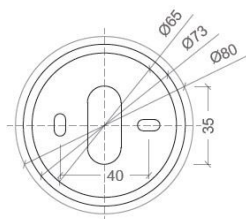

## SPECIFICATIONS

MOUNTING		CEILING
POWER	[W]	4,1
LAMP		built-in LED
LUMINOUS FLUX*	[lm]	550
LIGHT COLOUR	[K]	3000
CRI		>90
BEAM ANGLE	[°]	15 - 60
AVERAGE LIFETIME	[h]	L80/B50.000
LUMINOUS EFFICACY	[lm/W]	134
POWER SUPPLY	[V] [A]	220-240V AC 50/60 Hz
LED-DRIVER		INCLUDED
DIMMING		PHASE DIM
THROUGH-WIRING		NO
MATERIAL		ALUMINUM
INGRESS PROTECTION		IP20
PROTECTION CLASS		I
NET WEIGHT	[kg]	0,48
GROSS WEIGHT	[kg]	0,50
COLOUR (HOUSING)		WHITE ~RAL9003
COLOUR (HOUSING)		BLACK ~RAL9005
COLOUR (HOUSING)		CHROME
COLOUR (HOUSING)		PLATINUM

## LIGHT DISTRIBUTION

n/a

\*Luminous flux values are nominal LED data at a operating temperature of 25° C

## MOUNTING DIMENSIONS