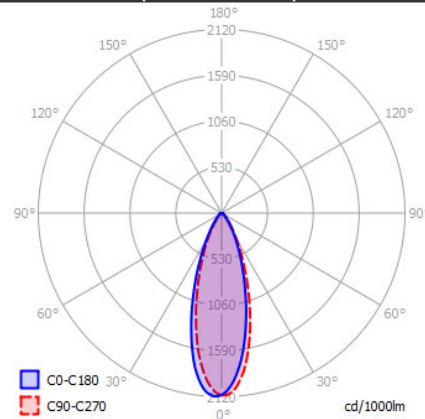

STYLE DUO

SPECIFICATIONS

MOUNTING		CEILING / WALL
POWER	[W]	2xGU10 LED
LAMP		NOT INCLUDED
LUMINOUS FLUX*	[lm]	-
LIGHT COLOUR	[K]	-
CRI		-
BEAM ANGLE	[°]	-
AVERAGE LIFETIME	[h]	-
LUMINOUS EFFICACY	[lm/W]	-
POWER SUPPLY	[V] [A]	220-240V AC 50/60 Hz
LED-DRIVER		-
DIMMING		SEE LAMP
THROUGH-WIRING		-
MATERIAL		ALUMINUM
INGRESS PROTECTION		IP20
PROTECTION CLASS		I
NET WEIGHT	[kg]	0,87
GROSS WEIGHT	[kg]	0,90
COLOUR (HOUSING)		ALUMINUM

LIGHT DISTRIBUTION(OSRAM LAMP) 36°

*Luminous flux values are nominal LED data at a operating temperature of 25° C

OPTIONS / OPTIONAL ACCESSORIES

MOUNTING PLATE alu

Colours

alu

MOUNTING DIMENSIONS

FIXTURE DIMENSIONS