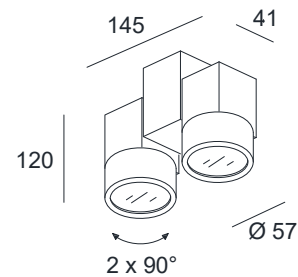

STYLE DUO

SPECIFICATIONS

MOUNTING		CEILING / WALL
POWER	[W]	2xGU10 LED
LAMP		NOT INCLUDED
LUMINOUS FLUX*	[lm]	-
LIGHT COLOUR	[K]	-
CRI		-
BEAM ANGLE	[°]	-
AVERAGE LIFETIME	[h]	-
LUMINOUS EFFICACY	[lm/W]	-
POWER SUPPLY	[V] [A]	220-240V AC 50/60 Hz
LED-DRIVER		-
DIMMING		SEE LAMP
THROUGH-WIRING		-
MATERIAL		ALUMINUM
INGRESS PROTECTION		IP20
PROTECTION CLASS		I
NET WEIGHT	[kg]	0,87
GROSS WEIGHT	[kg]	0,90
COLOUR (HOUSING)		ALUMINUM

LIGHT DISTRIBUTION(OSRAM LAMP) 36°

*Luminous flux values are nominal LED data at a operating temperature of 25° C

OPTIONS / OPTIONAL ACCESSORIES

MOUNTING PLATE alu

Colours

alu

MOUNTING DIMENSIONS

FIXTURE DIMENSIONS