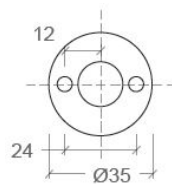

STYLE DUO

SPECIFICATIONS

MOUNTING		CEILING / WALL
POWER	[W]	2xGU10 LED
LAMP		NOT INCLUDED
LUMINOUS FLUX*	[lm]	-
LIGHT COLOUR	[K]	-
CRI		-
BEAM ANGLE	[°]	-
AVERAGE LIFETIME	[h]	-
LUMINOUS EFFICACY	[lm/W]	-
POWER SUPPLY	[V] [A]	220-240V AC 50/60 Hz
LED-DRIVER		-
DIMMING		SEE LAMP
THROUGH-WIRING		-
MATERIAL		ALUMINUM
INGRESS PROTECTION		IP20
PROTECTION CLASS		I
NET WEIGHT	[kg]	0,87
GROSS WEIGHT	[kg]	0,90
COLOUR (HOUSING)		ALUMINUM

LIGHT DISTRIBUTION(OSRAM LAMP) 36°

*Luminous flux values are nominal LED data at a operating temperature of 25° C

OPTIONS / OPTIONAL ACCESSORIES

MOUNTING PLATE alu

Colours

alu

MOUNTING DIMENSIONS

FIXTURE DIMENSIONS