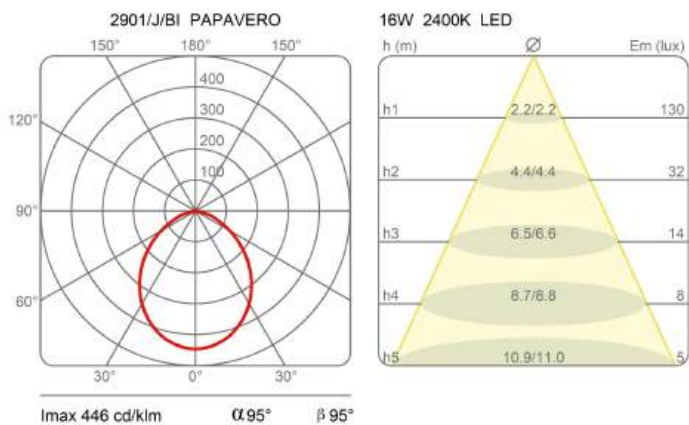

Photometric curves