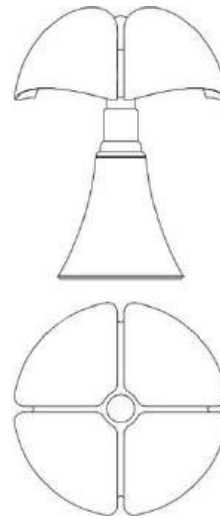

Minipipistrello POP

Gae Aulenti

colors

Typology Table
Utilisation Indoor

230V 5.8 W 772 lm

diffuse light

Authentic lamp with a distinct personality, designed by Gae Aulenti in 1965 for the Olivetti showroom in Paris, in the dark brown colour.

The selection has grown over time in terms of color and size, offering large, medium, and mini options. There's also a cordless version available in mini.

The new 2023 edition has a Pop yellow color and is numbered and signed by Gae Aulenti. Pipistrello Pop features a polished yellow painted aluminum frame, a stainless-steel telescope, and a white opal methacrylate diffuser. The diffuser's base, knob, and ring nut are all made of polished black painted metal.

Dimmable LED light source integrated with an electronic plug-in ballast.

Each Pipistrello Mini has a fixed telescope; it cannot be extended. The shape is retained, but not the mechanical movement.

Family	Minipistrello POP
Typology	Table
Utilisation	Indoor

Dimensions

Height	35 cm
Diameter	27 cm
Power supply cable length	45+200 cm
Weight	2.2 Kg

Materials

Structure	aluminium stainless steel	Diffuser	methacrylate 040
Base	iron		

Voltage	230V	Watt	5.8 W
Power unit	Included	Lumen	772 lm
Mounting Power Supply	External	CRI	>80
Power supply	Electronic dimmable plug-in power supply unit	Duration	50000 h
Dimming	Touch on body	CCT	2700 K
		Energy class	E