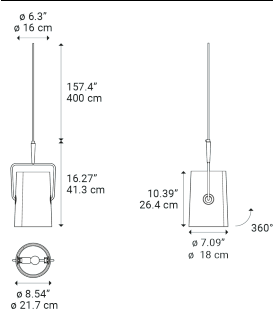

Fork small

Light source

LED E14
 1 max 15 W
 (W / L Max 90 mm)

Structure: Metal

-  Ivory
-  Ivory
-  Anthracite
-  Anthracite

Diffuser: Cotton-linen

-  Ivory
-  Gray
-  Ivory
-  Gray

Code

- 50510 5400
- 50510 2600
- 50510 5300
- 50510 2500

Net weight: 0.80 kg

Parcels: 2

IP20

Energy Saving 

Dim 

Options of Fork

Fork Large