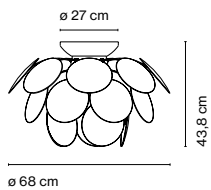

Discocó C68