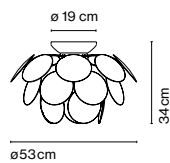

Discocó C53