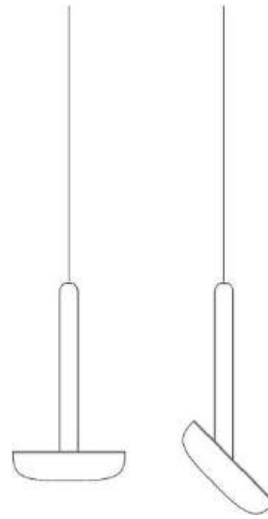

# Cabriolette

suspension

Studio Natural

colors

Typology      Pendant  
Utilisation    Indoor

230V 7.5 W 1110 lm

direct light

adjustable light

Direct light hanging lamp with adjustable reflector. Painted die-cast aluminium structure.  
White methacrylate diffuser.  
Integrated LED light source and power supply in the canopy.

Family Cabriolette  
 Typology Pendant  
 Utilisation Indoor

**Dimensions**

Height 28 cm  
 Diameter 15,6 cm  
 Weight 1.6 Kg

**Materials**

Structure aluminium      Diffuser methacrylate 040  
 Canopy aluminium

Voltage	230V	Watt	7.5 W
Power unit	Included	Lumen	1110 lm
Mounting Power Supply	Internal	CRI	>80
Power supply	Electronic power supply	Duration	50000 h
Non dimmable		CCT	2700 K
		Energy class	D