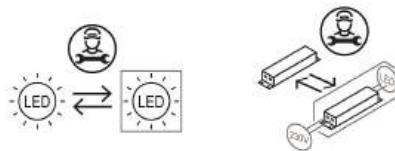

Certifications