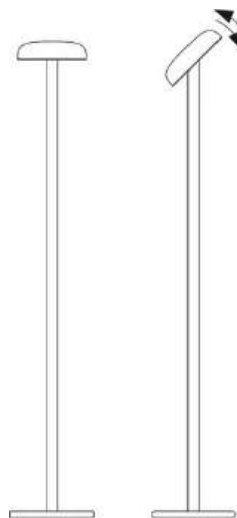

Cabriolette

Studio Natural

colors

Typology Floor
Utilisation Indoor

230V 14 W 2200 lm

direct light

adjustable light

Direct light floor lamp with adjustable reflector. Painted die-cast aluminium structure.
White methacrylate diffuser.
Integrated LED light source and power supply plug.

Family	Cabriolette
Typology	Floor
Utilisation	Indoor

Dimensions

Height	115 cm
Diameter	20 (base) 15,5 (diffusore) cm
Power supply cable length	50+200 cm
Weight	4 Kg

Materials

Structure	aluminium	Diffuser	methacrylate 040
Base	iron		